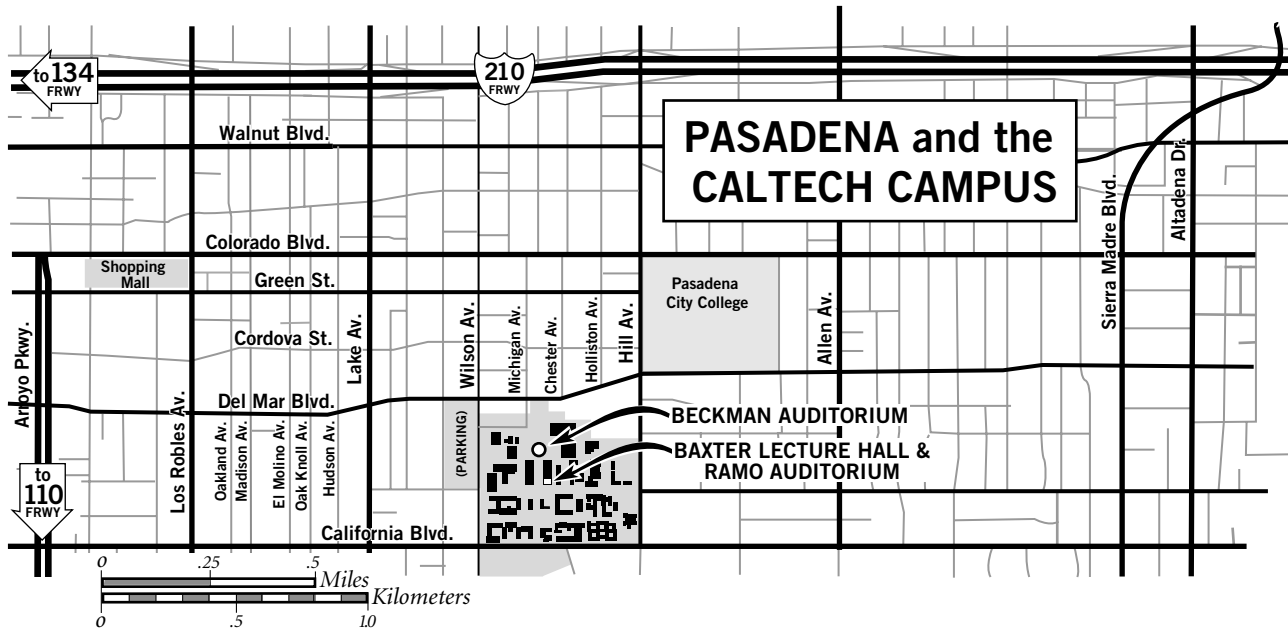

BAXTER HALL and BECKMAN AUDITORIUM ON THE CALTECH CAMPUS IN PASADENA

<p>THE CALTECH CAMPUS</p> <p>1. BECKMAN AUDITORIUM the distinctive round building on the north-west side of campus. (Conferences and selected Skeptics Society events are held here.)</p> <p>2. BAXTER LECTURE HALL & RAMO AUDITORIUM Both are located on the south side of Baxter Hall. Ramo is on the ground floor. Baxter Lecture Hall is on the second floor. (Most Sunday Skeptics Society Lectures are held in Baxter Lecture Hall.)</p> <p>See box on right for handicapped parking.</p>	<p>HANDICAPPED PARKING ramped routes to the elevator in Baxter Hall</p>
--	--

BAXTER LECTURE HALL (No.2 on the map above)